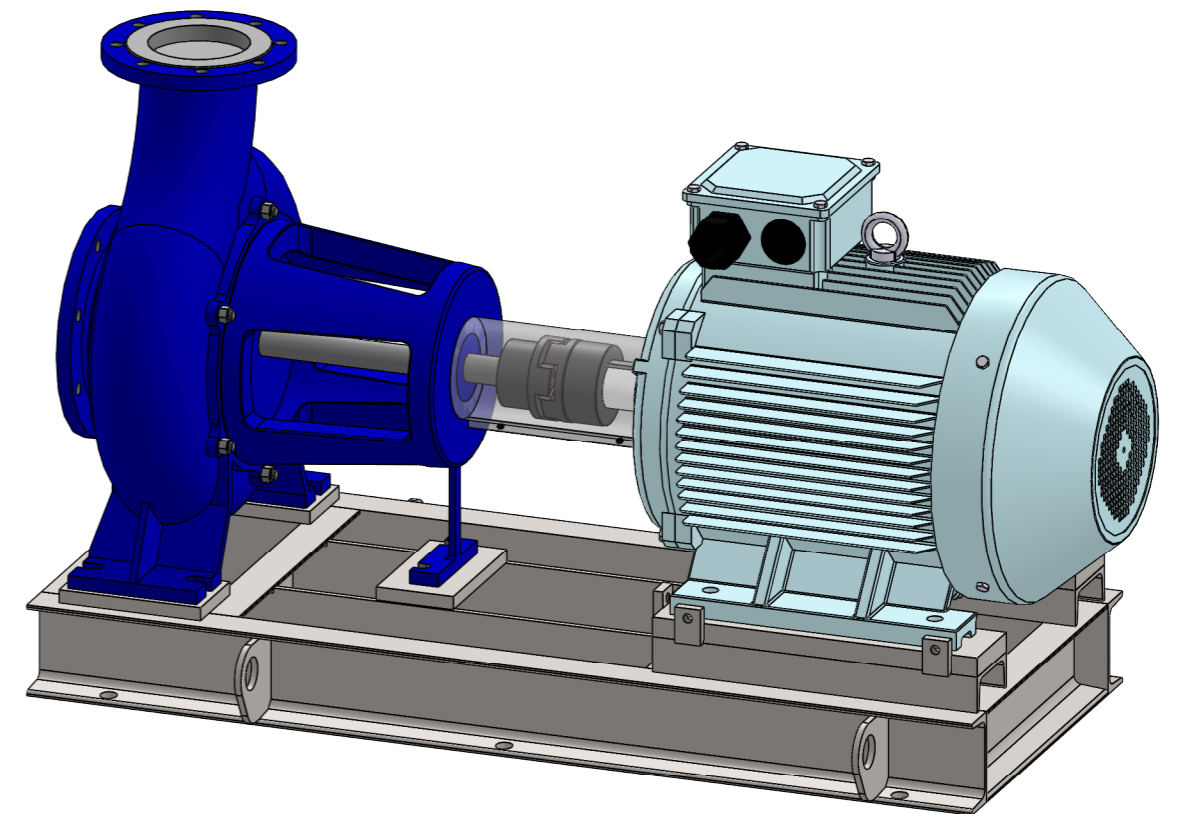

NHVe.150-400 [55,0 kW] n= 1450 obr/min

NHVe.150-400	55,0kW/1450 rpm	 Grudziądz Ul. Droga Jeziorna 8
	250-4	