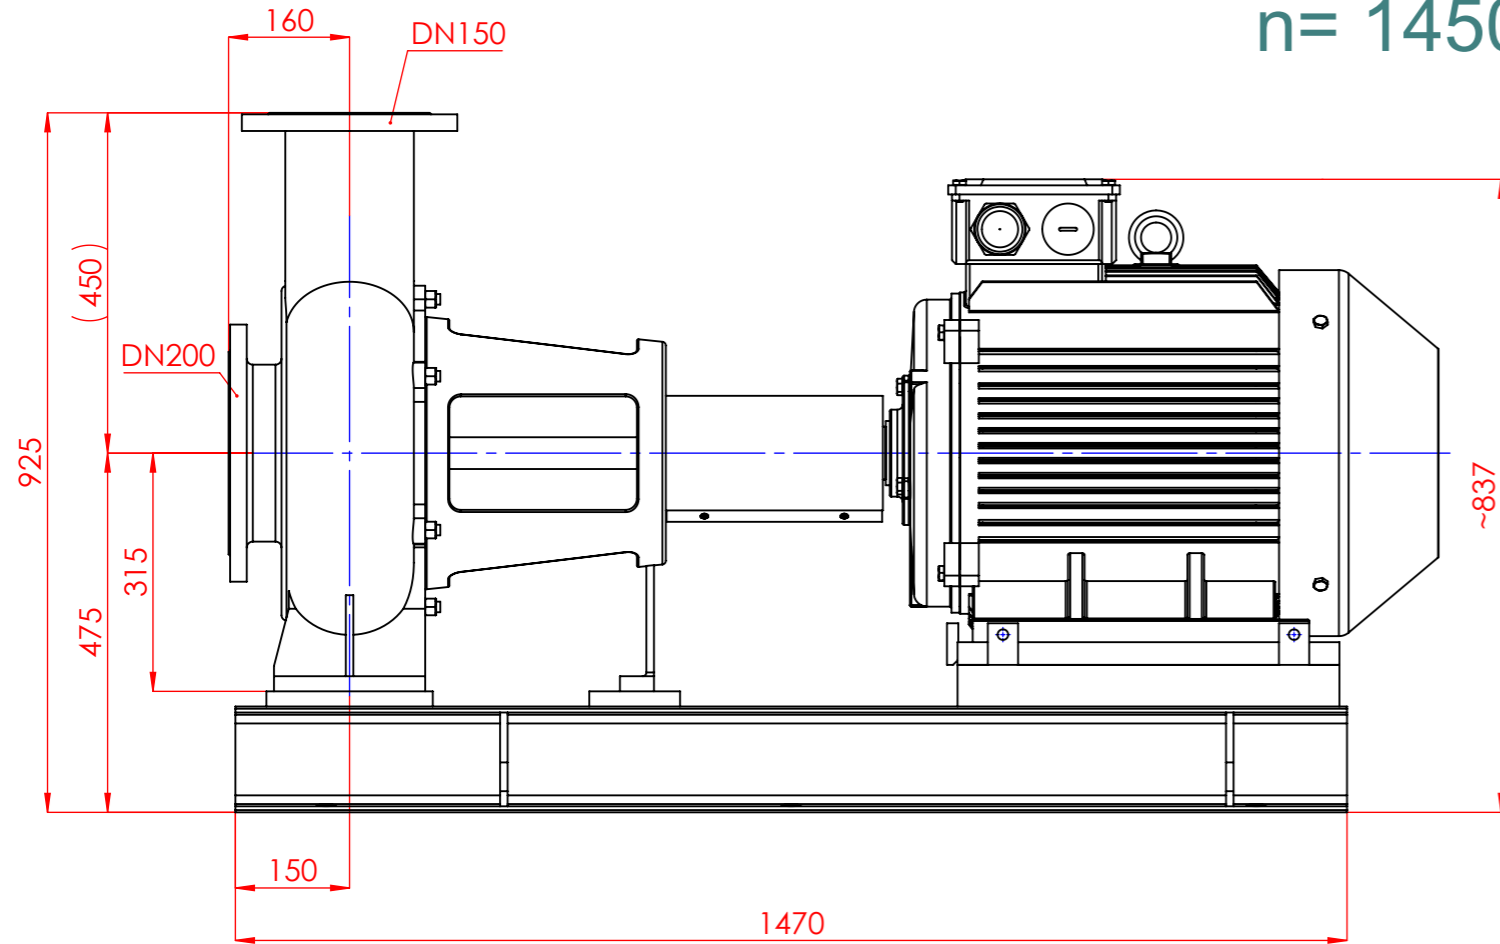

NHVe.150-400 [55,0 kW] n= 1450 obr/min

NHVe.150-400	55,0kW/1450 rpm	 Grudziądz Ul. Droga Jeziorna 8
	250-4	