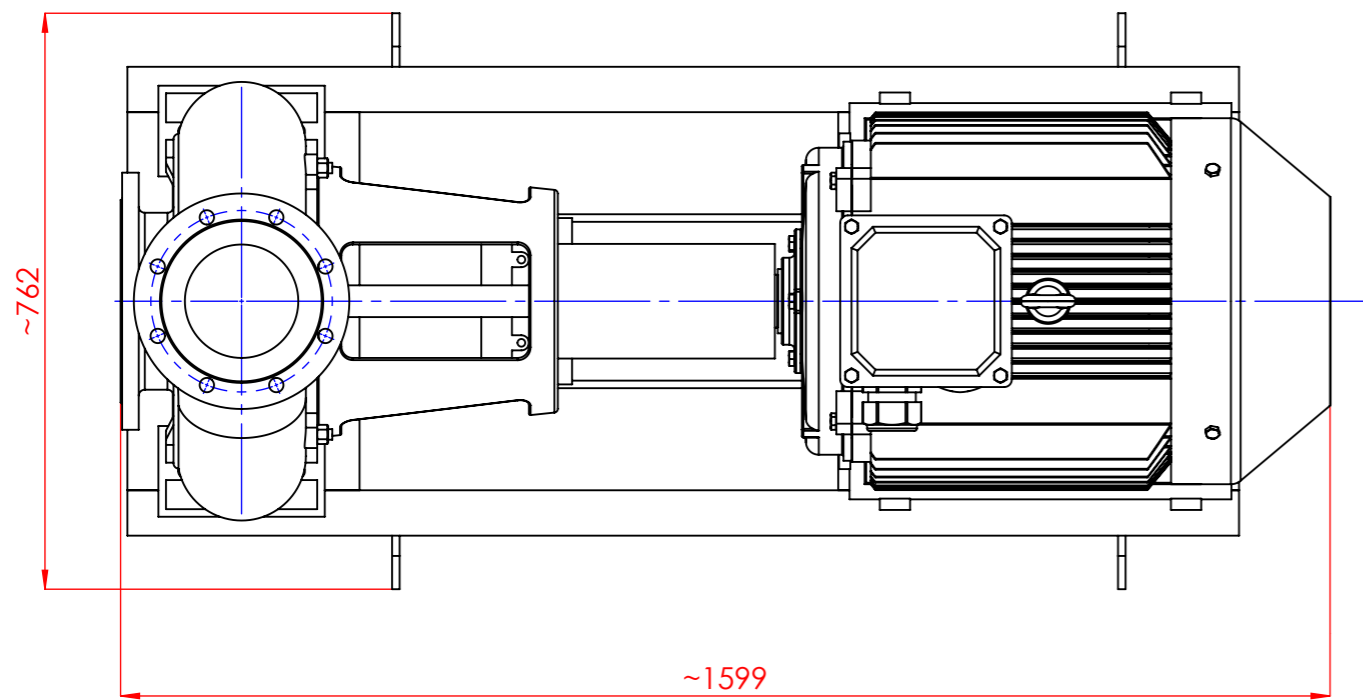

NHVe.150-400 [55,0 kW] n= 1450 obr/min

NHVe.150-400	55,0kW/1450 rpm	 Grudziądz Ul. Droga Jeziorna 8
	250-4	