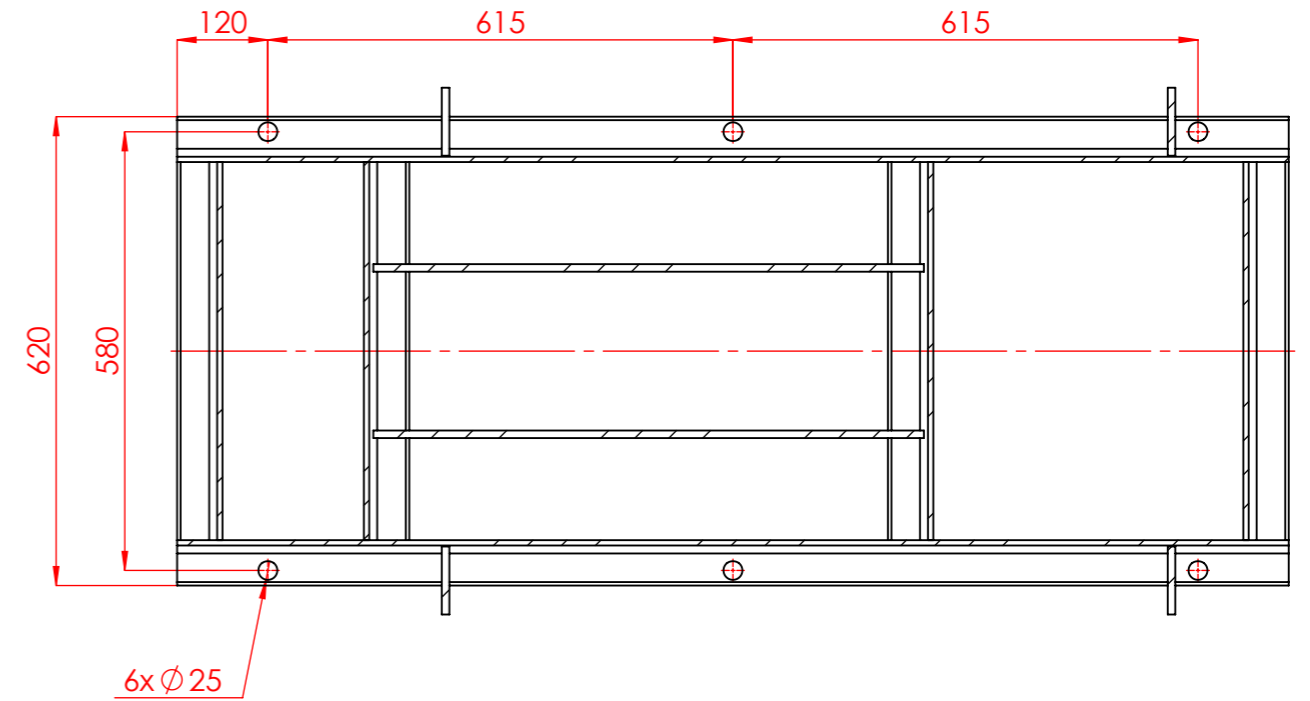

NHVe.150-400 [55,0 kW] n= 1450 obr/min

NHVe.150-400	55,0kW/1450 rpm	 Grudziądz Ul. Droga Jeziorna 8
	250-4	